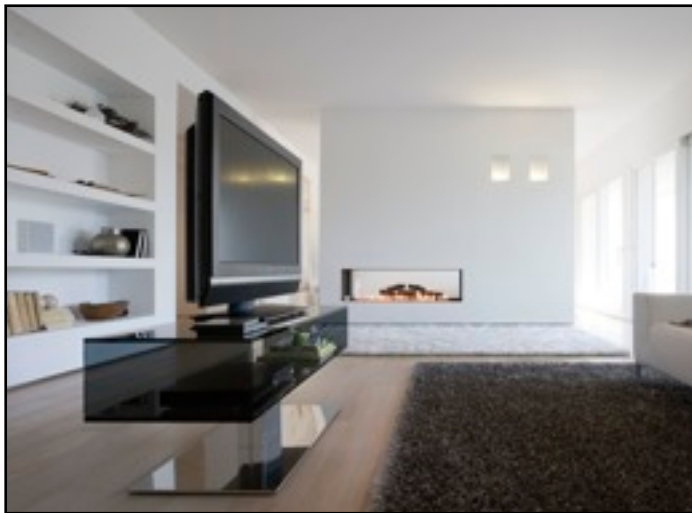

NEWSLETTER

Antonello Italia

Follows the huge trend to walnut & introduces a new grey oak which is simply stunning

Introducing the newest member of the SBL team

Chris Walker joined SBL in April & with her Diploma in Accounting & being a qualified Tax Agent we are confident that we will offer a more efficient & professional service to you, our clients.

Although Chris started a home based company many years ago she has expanded her mix to incorporate contract service working on premise for a number of companies some of which are design related.

You will find Chris in our showroom every Tuesday available to help with any queries you have in person or by email.

We certainly feel fortunate to have her working with us to improve the service we can offer you

chris@sarsfieldbrooke.co.nz

Belvedere having reverted to their previous name of "Midj" have marked the occasion with lots of new designs & choices of finishes

SCROLL down to view what we've ordered & note there are many more new items & old favourites available. Catalogues available in the show room