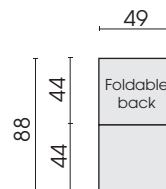

02.04.2024

Side view type 572/572H

Side view type 584/584H

Functional seat cushions

Functional seat cushion  
39 x 78  
**572**

Functional seat cushion  
49 x 88  
**584**

Heatable functional seat cushions

Functional seat cushion,  
heatable  
39 x 78  
**572H**

Functional seat cushion  
heatable  
49 x 88  
**584H**

Each piece of furniture is handmade and unique. Deviations to the listed measurements may be caused by:  
1. different upholstery materials (fabric, leather), 2. processing of ticking mats, 3. the pressure to combine individual parts, etc.  
The seat comfort of a sofa type with larger seat depth usually differs from one with lower depth.