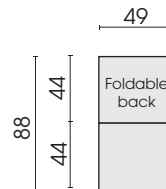

02.04.2024

Side view type 572/572H

Side view type 584/584H

Functional seat cushions

Functional seat cushion  
39 x 78  
**572**

Functional seat cushion  
49 x 88  
**584**

Heatable functional seat cushions

Functional seat cushion,  
heatable  
39 x 78  
**572H**

Functional seat cushion  
heatable  
49 x 88  
**584H**

Each piece of furniture is handmade and unique. Deviations to the listed measurements may be caused by:  
1. different upholstery materials (fabric, leather), 2. processing of ticking mats, 3. the pressure to combine individual parts, etc.  
The seat comfort of a sofa type with larger seat depth usually differs from one with lower depth.