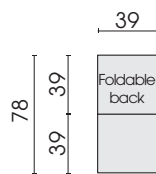

02.04.2024

Side view type 572/572H

Side view type 584/584H

Functional seat cushions

Functional seat cushion  
39 x 78  
**572**

Functional seat cushion  
49 x 88  
**584**

Heatable functional seat cushions

Functional seat cushion,  
heatable  
39 x 78  
**572H**

Functional seat cushion  
heatable  
49 x 88  
**584H**

Each piece of furniture is handmade and unique. Deviations to the listed measurements may be caused by:  
1. different upholstery materials (fabric, leather), 2. processing of ticking mats, 3. the pressure to combine individual parts, etc.  
The seat comfort of a sofa type with larger seat depth usually differs from one with lower depth.