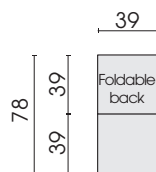

02.04.2024

Side view type 572/572H

Side view type 584/584H

Functional seat cushions

Functional seat cushion  
39 x 78  
**572**

Functional seat cushion  
49 x 88  
**584**

Heatable functional seat cushions

Functional seat cushion,  
heatable  
39 x 78  
**572H**

Functional seat cushion  
heatable  
49 x 88  
**584H**

Each piece of furniture is handmade and unique. Deviations to the listed measurements may be caused by:  
1. different upholstery materials (fabric, leather), 2. processing of ticking mats, 3. the pressure to combine individual parts, etc.  
The seat comfort of a sofa type with larger seat depth usually differs from one with lower depth.