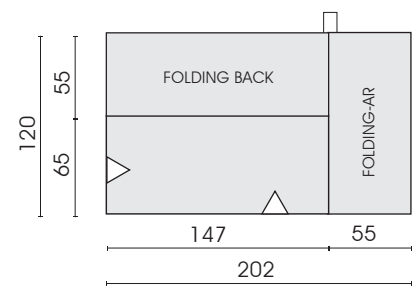

*For further informations refer to product information 1047 Akito.*

29.11.2021

▷ = Connector side    □ = Label

Types with fixed seat (measurements - folded down position)

Sofa 2-seat  
armrest, left  
**220**

Sofa 2-seat  
armrest, right  
**210**

Folding stool  
**545**

Lounger  
**400**

Sofa 2,5-seat  
armrest, left  
**258**

Sofa 2,5-seat  
armrest, right  
**257**

Each piece of furniture is handmade and unique. Deviations to the listed measurements may be caused by:  
1. different upholstery materials (fabric, leather), 2. processing of ticking mats, 3. the pressure to combine individual parts, etc.  
The seat comfort of a sofa type with larger seat depth usually differs from one with lower depth.

Side view, rollers

Front view, rollers

▷ = Connector side

□ = Label

Types with manual lateral seat adjustment\* (measurements - folded down position)

Sofa 2-seat  
armrest, left  
with manual seat adjustment  
**226**