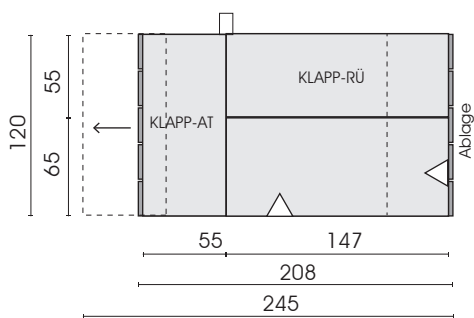

Side view, rollers

Front view, rollers

▷ = Connector side

□ = Label

Types with manual lateral seat adjustment\* (measurements - folded down position)

Sofa 2-seat  
armrest, left  
with manual seat adjustment  
**226**

Sofa 2-seat  
armrest, right  
with manual seat adjustment  
**225**

Sofa 2,5-seat  
armrest, left  
with manual seat adjustment  
**298**

Sofa 2,5-seat  
armrest, right  
with manual seat adjustment  
**297**