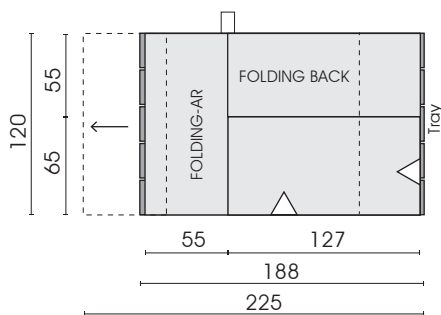

*For further informations refer to product information 1047 Akito.*

29.11.2021

▷ = Connector side    □ = Label

Types with fixed seat (measurements - folded down position)

Sofa 2-seat  
armrest, left  
**220**

Sofa 2-seat  
armrest, right  
**210**

Folding stool  
**545**

Lounger  
**400**

Sofa 2,5-seat  
armrest, left  
**258**

Sofa 2,5-seat  
armrest, right  
**257**

Each piece of furniture is handmade and unique. Deviations to the listed measurements may be caused by:  
1. different upholstery materials (fabric, leather), 2. processing of ticking mats, 3. the pressure to combine individual parts, etc.  
The seat comfort of a sofa type with larger seat depth usually differs from one with lower depth.

Side view, rollers

Front view, rollers

▷ = Connector side

□ = Label

Types with manual lateral seat adjustment\* (measurements - folded down position)

Sofa 2-seat  
armrest, left  
with manual seat adjustment  
**226**