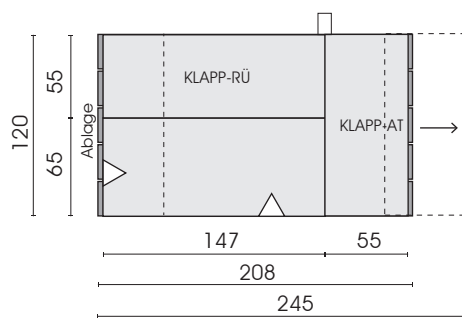

*For further informations refer to product information 1047 Akito.*

29.11.2021

▷ = Connector side    □ = Label

Types with fixed seat (measurements - folded down position)

Sofa 2-seat  
armrest, left  
**220**

Side view, rollers

Front view, rollers

▷ = Connector side

□ = Label

Types with manual lateral seat adjustment\* (measurements - folded down position)

Sofa 2-seat  
armrest, left  
with manual seat adjustment  
**226**

Sofa 2-seat  
armrest, right  
with manual seat adjustment  
**225**

Sofa 2,5-seat  
armrest, left  
with manual seat adjustment  
**298**

Sofa 2,5-seat  
armrest, right  
with manual seat adjustment  
**297**