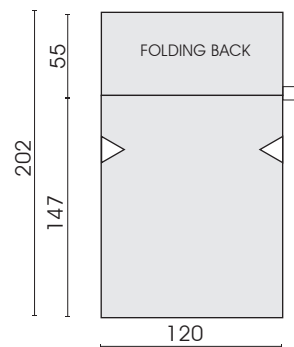

*For further informations refer to product information 1047 Akito.*

29.11.2021

▷ = Connector side    □ = Label

Types with fixed seat (measurements - folded down position)

Sofa 2-seat  
armrest, left  
**220**

Sofa 2-seat  
armrest, right  
**210**

Folding stool  
**545**

Lounger  
**400**

Sofa 2,5-seat  
armrest, left  
**258**

Sofa 2,5-seat  
armrest, right  
**257**

Each piece of furniture is handmade and unique. Deviations to the listed measurements may be caused by:  
1. different upholstery materials (fabric, leather), 2. processing of ticking mats, 3. the pressure to combine individual parts, etc.  
The seat comfort of a sofa type with larger seat depth usually differs from one with lower depth.

Side view, rollers

Front view, rollers

▷ = Connector side

□ = Label

Types with manual lateral seat adjustment\* (measurements - folded down position)

Sofa 2-seat  
armrest, left  
with manual seat adjustment  
**226**