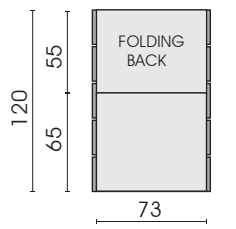

*For further informations refer to product information 1047 Akito.*

29.11.2021

▷ = Connector side    □ = Label

Types with fixed seat (measurements - folded down position)

Sofa 2-seat  
armrest, left  
**220**

Sofa 2-seat  
armrest, right  
**210**

Folding stool  
**545**

Lounger  
**400**

Sofa 2,5-seat  
armrest, left  
**258**

Sofa 2,5-seat  
armrest, right  
**257**

Each piece of furniture is handmade and unique. Deviations to the listed measurements may be caused by:  
1. different upholstery materials (fabric, leather), 2. processing of ticking mats, 3. the pressure to combine individual parts, etc.  
The seat comfort of a sofa type with larger seat depth usually differs from one with lower depth.

Side view, rollers

Front view, rollers

▷ = Connector side

□ = Label

Types with manual lateral seat adjustment\* (measurements - folded down position)

Sofa 2-seat  
armrest, left  
with manual seat adjustment  
**226**