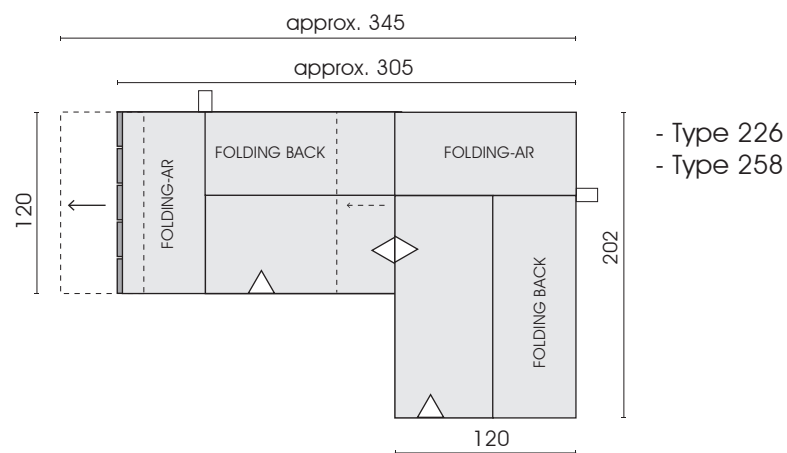

Protective covers (waterproof):

Protective cover for type 210/220/225/226: SH210

Protective cover for type 257/258/297/298/400: SH257

Protective cover for type 545: SH545

Possible combinations:

Each piece of furniture is handmade and unique. Deviations to the listed measurements may be caused by:
1. different upholstery materials (fabric, leather), 2. processing of ticking mats, 3. the pressure to combine individual parts, etc.
The seat comfort of a sofa type with larger seat depth usually differs from one with lower depth.