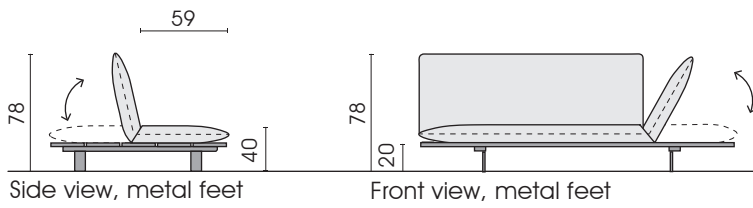

*For further informations refer to product information 1047 Akito.*

29.11.2021

▷ = Connector side    □ = Label

Types with fixed seat (measurements - folded down position)

Sofa 2-seat  
armrest, left  
**220**