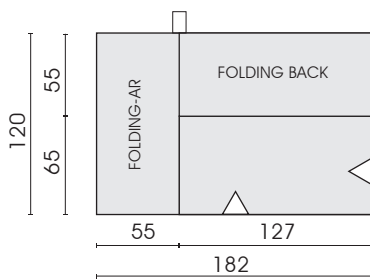

*For further informations refer to product information 1047 Akito.*

29.11.2021

▷ = Connector side    □ = Label

Types with fixed seat (measurements - folded down position)

Sofa 2-seat  
armrest, left  
**220**