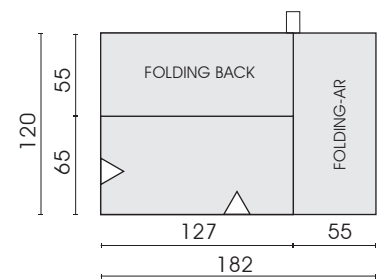

*For further informations refer to product information 1047 Akito.*

29.11.2021

▷ = Connector side    □ = Label

Types with fixed seat (measurements - folded down position)

Sofa 2-seat  
armrest, left  
**220**

Sofa 2-seat  
armrest, right  
**210**

Folding stool  
**545**

Lounger  
**400**

Sofa 2,5-seat  
armrest, left  
**258**

Sofa 2,5-seat  
armrest, right  
**257**

Each piece of furniture is handmade and unique. Deviations to the listed measurements may be caused by:  
1. different upholstery materials (fabric, leather), 2. processing of ticking mats, 3. the pressure to combine individual parts, etc.  
The seat comfort of a sofa type with larger seat depth usually differs from one with lower depth.

Side view, rollers

Front view, rollers

▷ = Connector side

□ = Label

Types with manual lateral seat adjustment\* (measurements - folded down position)

Sofa 2-seat  
armrest, left  
with manual seat adjustment  
**226**