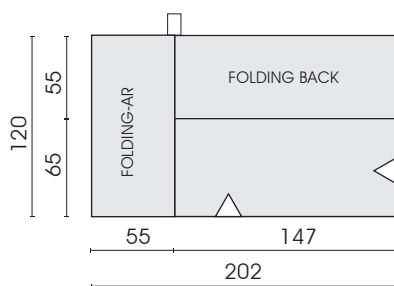

*For further informations refer to product information 1047 Akito.*

29.11.2021

▷ = Connector side    □ = Label

Types with fixed seat (measurements - folded down position)

Sofa 2-seat  
armrest, left  
**220**

Sofa 2-seat  
armrest, right  
**210**

Folding stool  
**545**

Lounger  
**400**

Sofa 2,5-seat  
armrest, left  
**258**

Sofa 2,5-seat  
armrest, right  
**257**

Each piece of furniture is handmade and unique. Deviations to the listed measurements may be caused by:  
1. different upholstery materials (fabric, leather), 2. processing of ticking mats, 3. the pressure to combine individual parts, etc.  
The seat comfort of a sofa type with larger seat depth usually differs from one with lower depth.

Side view, rollers

Front view, rollers

▷ = Connector side

□ = Label

Types with manual lateral seat adjustment\* (measurements - folded down position)

Sofa 2-seat  
armrest, left  
with manual seat adjustment  
**226**