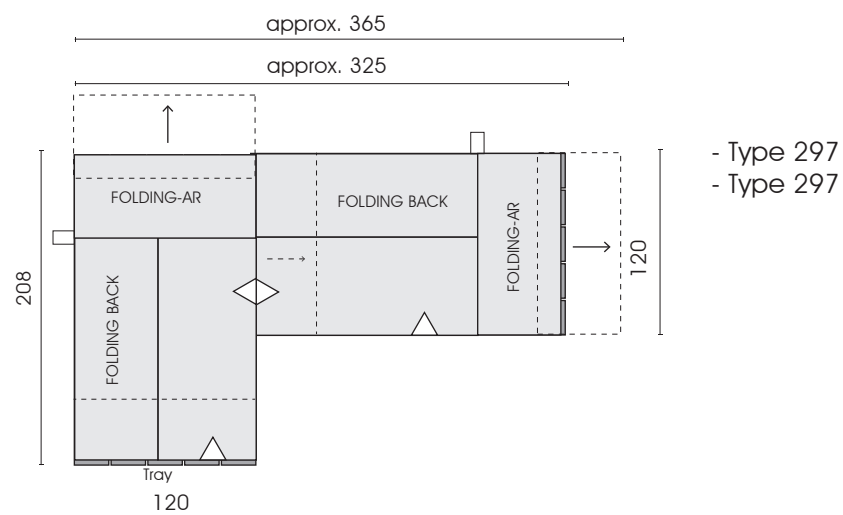

Protective covers (waterproof):

Protective cover for type 210/220/225/226: SH210

Protective cover for type 257/258/297/298/400: SH257

Protective cover for type 545: SH545

Possible combinations:

Each piece of furniture is handmade and unique. Deviations to the listed measurements may be caused by:
1. different upholstery materials (fabric, leather), 2. processing of ticking mats, 3. the pressure to combine individual parts, etc.
The seat comfort of a sofa type with larger seat depth usually differs from one with lower depth.