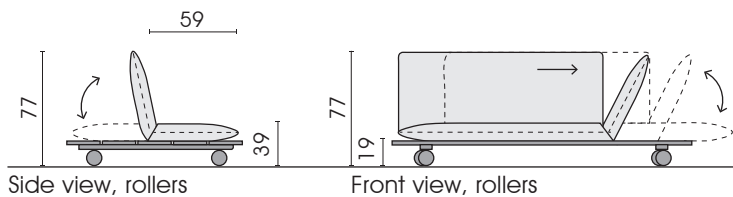

*For further informations refer to product information 1047 Akito.*

29.11.2021

▷ = Connector side    □ = Label

Types with fixed seat (measurements - folded down position)

Sofa 2-seat  
armrest, left  
**220**

Sofa 2-seat  
armrest, right  
**210**

Folding stool  
**545**

Lounger  
**400**

Sofa 2,5-seat  
armrest, left  
**258**

Sofa 2,5-seat  
armrest, right  
**257**

Each piece of furniture is handmade and unique. Deviations to the listed measurements may be caused by:  
1. different upholstery materials (fabric, leather), 2. processing of ticking mats, 3. the pressure to combine individual parts, etc.  
The seat comfort of a sofa type with larger seat depth usually differs from one with lower depth.

Side view, rollers

Front view, rollers

▷ = Connector side

□ = Label

Types with manual lateral seat adjustment\* (measurements - folded down position)

Sofa 2-seat  
armrest, left  
with manual seat adjustment  
**226**