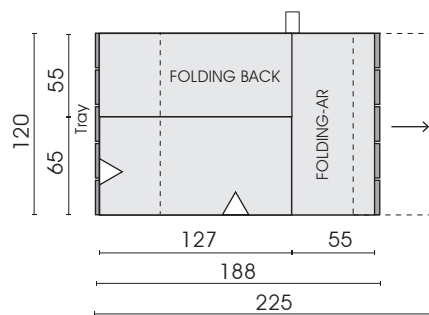

*For further informations refer to product information 1047 Akito.*

29.11.2021

▷ = Connector side    □ = Label

Types with fixed seat (measurements - folded down position)

Sofa 2-seat  
armrest, left  
**220**

Sofa 2-seat  
armrest, right  
**210**

Folding stool  
**545**

Lounger  
**400**

Sofa 2,5-seat  
armrest, left  
**258**

Sofa 2,5-seat  
armrest, right  
**257**

Each piece of furniture is handmade and unique. Deviations to the listed measurements may be caused by:  
1. different upholstery materials (fabric, leather), 2. processing of ticking mats, 3. the pressure to combine individual parts, etc.  
The seat comfort of a sofa type with larger seat depth usually differs from one with lower depth.

Side view, rollers

Front view, rollers

▷ = Connector side

□ = Label

Types with manual lateral seat adjustment\* (measurements - folded down position)

Sofa 2-seat  
armrest, left  
with manual seat adjustment  
**226**

Sofa 2-seat  
armrest, right  
with manual seat adjustment  
**225**

Sofa 2,5-seat  
armrest, left  
with manual seat adjustment  
**298**

Sofa 2,5-seat  
armrest, right  
with manual seat adjustment  
**297**