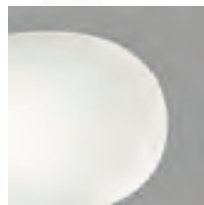

## BISSONA TABLE LAMP

MADE IN ITALY BY VISTOSI

24 x 42 H

**(SAMPLE)** Medium table lamp with a glossy white BC/LU glass shade & glossy white BC structure.

Quantity: 1

## RIFLESSO TABLE LAMP

MADE IN ITALY BY VISTOSI

11 / 28 Diameter x 45 H

**(SAMPLE)** Table lamp with a transparent smoky FU/TR glass shade & matt copper RAV structure.

Quantity: 1

**NAXO TABLE LAMP**  
MADE IN ITALY BY VISTOSI

32 Diameter x 50 H

**(SAMPLE)** Medium table lamp with a matt white BC/ST glass shade & glossy white BC structure

Quantity: 1

**LUCCIOLA TABLE LAMP**  
MADE IN ITALY BY VISTOSI

27 Diameter x 21 H

**(SAMPLE)** Table lamp with a matt white BC/ST glass shade & glossy white BC structure