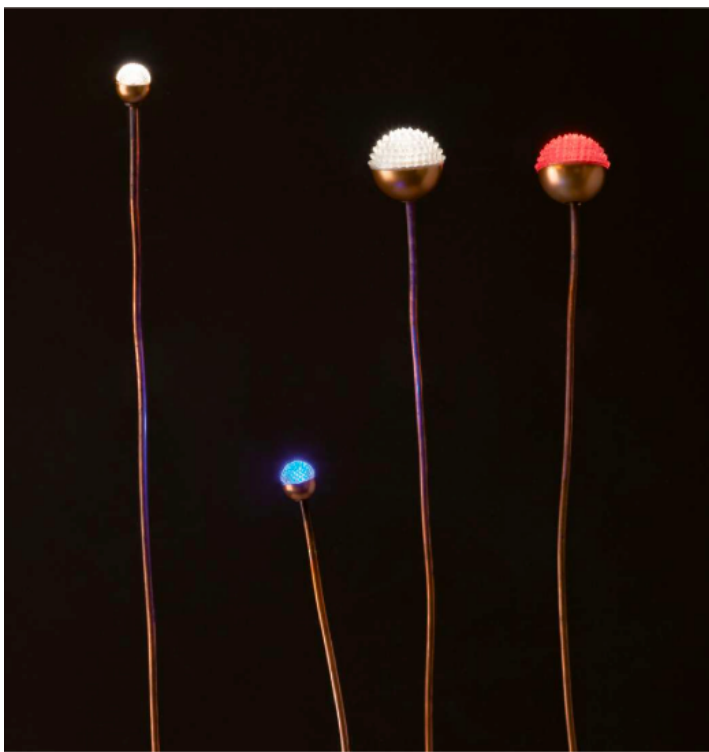

SOFFIO OUTDOOR FLOOR LAMP MADE IN ITALY BY ANTONANGELI

2.5 Dia x 72.5 H (8x10 base)

Outdoor lamp with a flexible copper rod with copper base. Silicone diffuser with a 3000°K white light source.

Quantity: 1