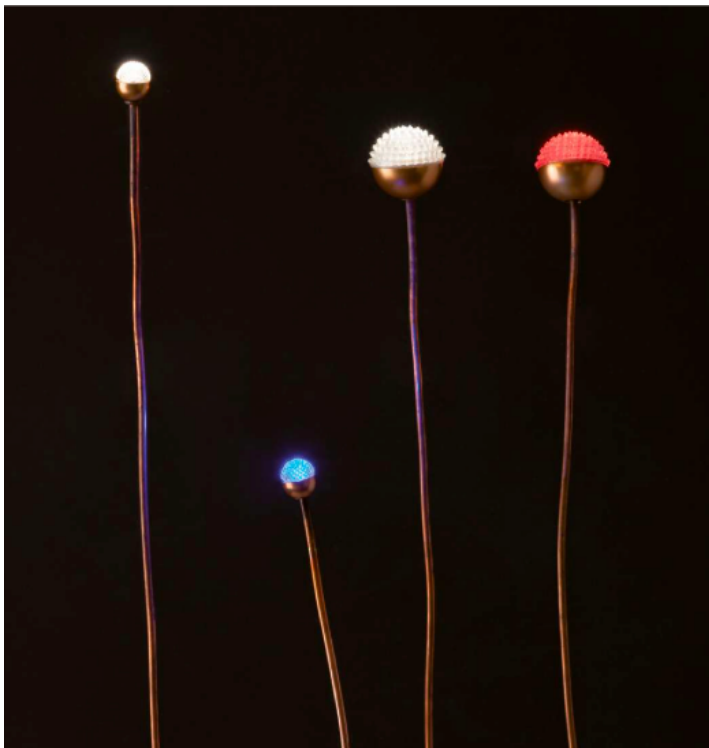

## SOFFIO OUTDOOR FLOOR LAMP MADE IN ITALY BY ANTONANGELI

2.5 Dia x 72.5 H (8x10 base)

Outdoor lamp with a flexible copper rod with copper base. Silicone diffuser with a 3000°K white light source.

Quantity: 1

## SOFFIO OUTDOOR FLOOR LAMP MADE IN ITALY BY ANTONANGELI

5 Dia x 75 H (8x10 base)

Outdoor lamp with a flexible copper rod with copper base. Silicone diffuser with a red light source.

Quantity: 1

F3P

**SOFFIO OUTDOOR FLOOR LAMP**  
MADE IN ITALY BY ANTONANGELI

5 Dia x 65 + 20 H

Outdoor lamp with a flexible copper rod, included picket. Silicone diffuser with a 2700°K white light source.

Quantity: 1

F3P

**SOFFIO OUTDOOR FLOOR LAMP**  
MADE IN ITALY BY ANTONANGELI