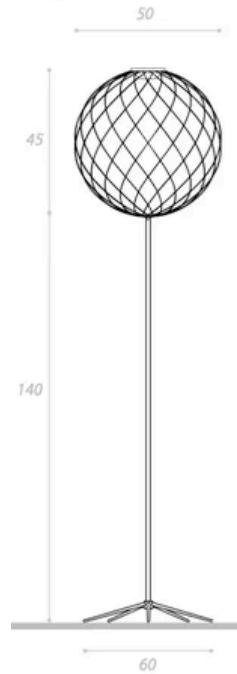

PENELOPE FLOOR LAMP
MADE IN ITALY BY ANTONANGELI

50 Diameter x 185 H

Metal wire frame floor lamp finished in matt black with double integrated LED lighting.

Quantity: 1