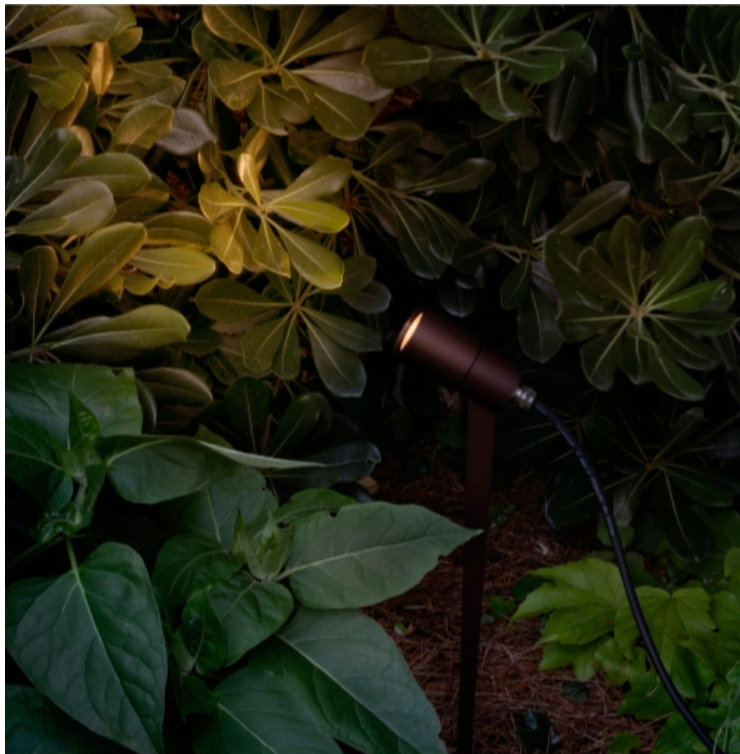

REGOLO OUTDOOR CEILING LIGHT
MADE IN ITALY BY ANTONANGELI

7.5 x 27 H

Outdoor adjustable lamp in aluminium with a anodizing dark bronze finish & intergrated light source in 3000°k White.

Quantity: 1