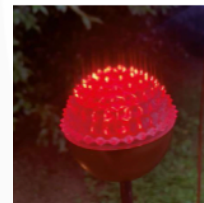

## SOFFIO OUTDOOR FLOOR LAMP MADE IN ITALY BY ANTONANGELI

2.5 Dia x 72.5 H (8x10 base)

Outdoor lamp with a flexible copper rod with copper base. Silicone diffuser with a 3000°K white light source.

Quantity: 1