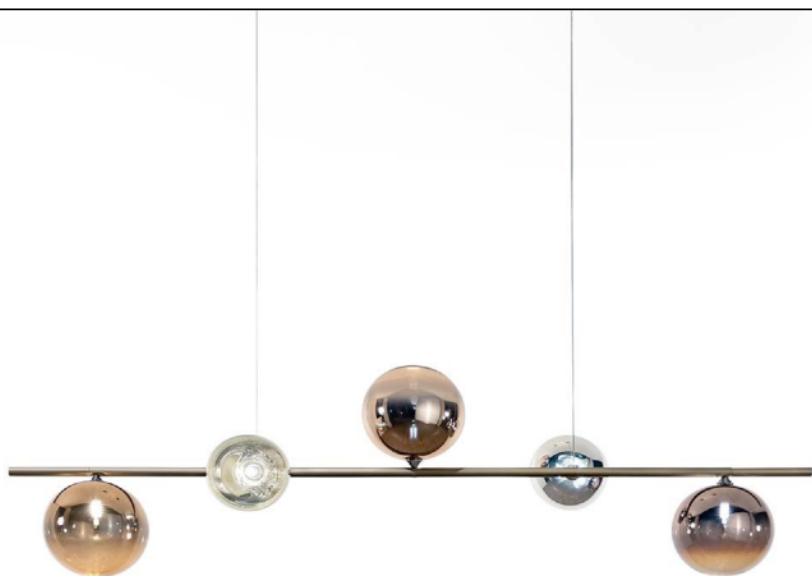

BULLES XL LINEAR PENDANT

MADE IN ITALY BY REFLEX

150 x 35 x 130 H

Pendant light with a Bronze 100M structure & 5 spheres in borosilicate glass - 2 x Ø16 cm and 3 x Ø20 cm - with shaded sputtering finish in bronze

Quantity: 1