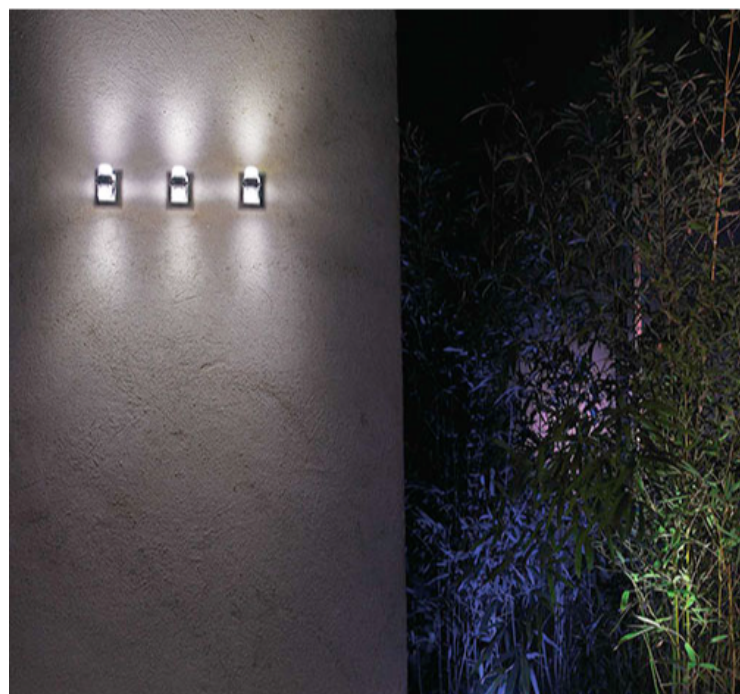

TWIN-LED OUTDOOR WALL LIGHT

MADE IN ITALY BY ANTONANGELI

7 x 4 / 10 x 7.5 H

Outdoor wall lamp in satined steel & double integrated light source in 2700°k White.

Quantity: 1