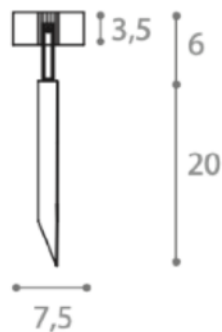

7.5 x 27 H

Outdoor adjustable lamp in aluminium with a anodizing dark bronze finish & intergrated light source in 3000°k White.

Quantity: 1