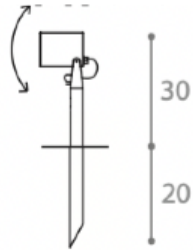

CU BOX OUTDOOR FLOOR LAMP

MADE IN ITALY BY ANTONANGELI

30 + 20cm H

Outdoor fixed lamp in black painted aluminium with epoxy powder & intergrated light source.

Quantity: 1