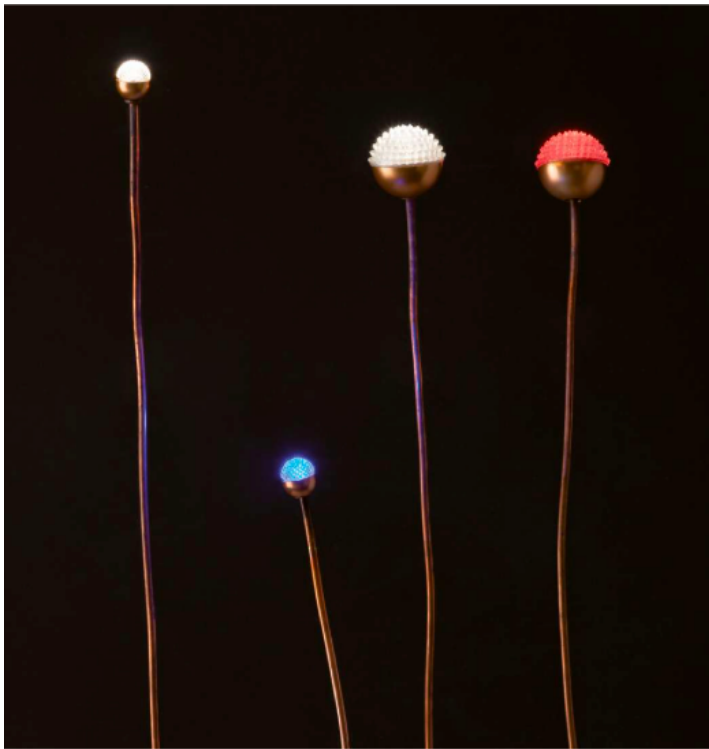

## SOFFIO OUTDOOR FLOOR LAMP MADE IN ITALY BY ANTONANGELI

2.5 Dia x 72.5 H (8x10 base)

Outdoor lamp with a flexible copper rod with copper base. Silicone diffuser with a 3000°K white light source.

Quantity: 1

## SOFFIO OUTDOOR FLOOR LAMP MADE IN ITALY BY ANTONANGELI

5 Dia x 75 H (8x10 base)

Outdoor lamp with a flexible copper rod with copper base. Silicone diffuser with a red light source.

Quantity: 1

F3P

**SOFFIO OUTDOOR FLOOR LAMP**  
MADE IN ITALY BY ANTONANGELI