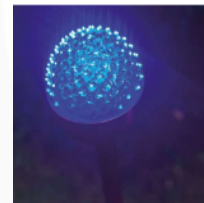

SOFFIO OUTDOOR FLOOR LAMP
MADE IN ITALY BY ANTONANGELI

5 Dia x 65 + 20 H

Outdoor lamp with a flexible copper rod, included picket. Silicone diffuser with a blue light source.

Quantity: 1