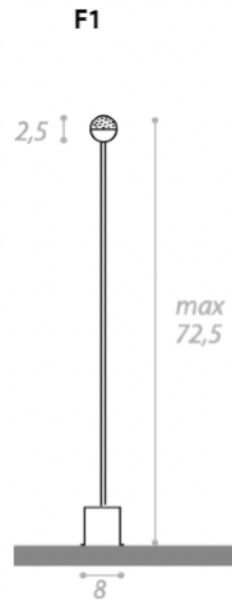

7.5 x 27 H

Outdoor adjustable lamp in aluminium with a anodizing dark bronze finish & intergrated light source in 3000°k White.

Quantity: 1

## TWIN-LED OUTDOOR FLOOR LAMP

MADE IN ITALY BY ANTONANGELI

7.5 x 3.5 / 6 / 26 H

Outdoor fixed lamp in black polycarbonate & double integrated light source - 3000°k White + Blue.

Quantity: 1

## TWIN-LED OUTDOOR WALL LIGHT

MADE IN ITALY BY ANTONANGELI

7 x 4 / 10 x 7.5 H

Outdoor wall lamp in satined steel & double integrated light source in 2700°k White.

Quantity: 1