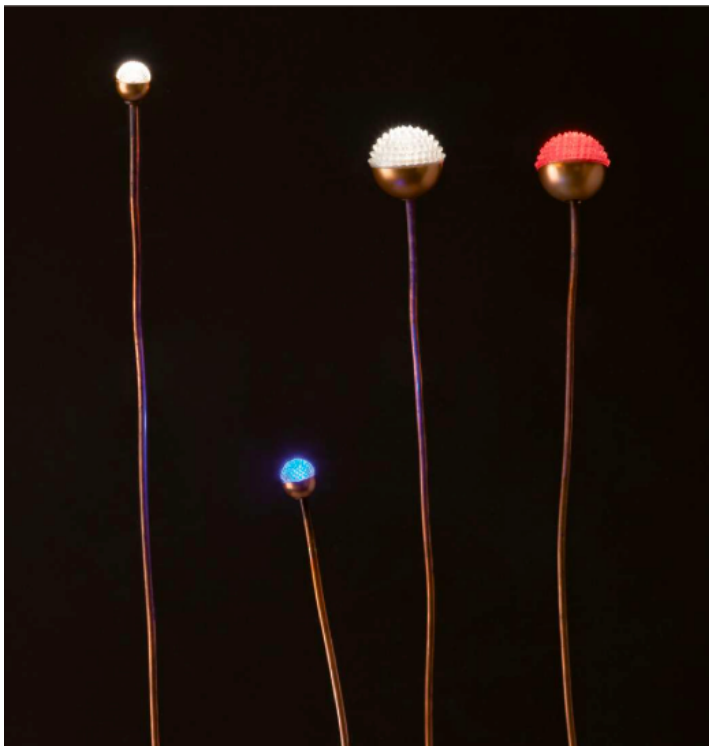

## TWIN-LED OUTDOOR WALL LIGHT

MADE IN ITALY BY ANTONANGELI

7 x 4 / 10 x 7.5 H

Outdoor wall lamp in satined steel & double integrated light source in 2700°k White.

Quantity: 1

## SOFFIO OUTDOOR FLOOR LAMP MADE IN ITALY BY ANTONANGELI

2.5 Dia x 72.5 H (8x10 base)

Outdoor lamp with a flexible copper rod with copper base. Silicone diffuser with a 3000°K white light source.

Quantity: 1