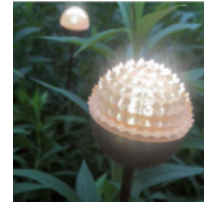

## SOFFIO OUTDOOR FLOOR LAMP MADE IN ITALY BY ANTONANGELI

5 Dia x 75 H (8x10 base)

Outdoor lamp with a flexible copper rod with copper base. Silicone diffuser with a red light source.

Quantity: 1

F3P

**SOFFIO OUTDOOR FLOOR LAMP**  
MADE IN ITALY BY ANTONANGELI