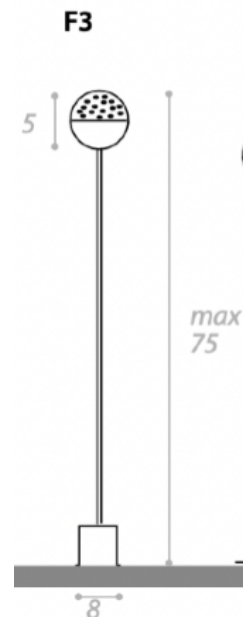

## TWIN-LED OUTDOOR FLOOR LAMP

MADE IN ITALY BY ANTONANGELI

7.5 x 3.5 / 6 / 26 H

Outdoor fixed lamp in black polycarbonate & double integrated light source - 3000°k White + Blue.

Quantity: 1

## TWIN-LED OUTDOOR WALL LIGHT

MADE IN ITALY BY ANTONANGELI

7 x 4 / 10 x 7.5 H

Outdoor wall lamp in satined steel & double integrated light source in 2700°k White.

Quantity: 1

## SOFFIO OUTDOOR FLOOR LAMP MADE IN ITALY BY ANTONANGELI

2.5 Dia x 72.5 H (8x10 base)

Outdoor lamp with a flexible copper rod with copper base. Silicone diffuser with a 3000°K white light source.

Quantity: 1

## SOFFIO OUTDOOR FLOOR LAMP MADE IN ITALY BY ANTONANGELI

5 Dia x 75 H (8x10 base)

Outdoor lamp with a flexible copper rod with copper base. Silicone diffuser with a red light source.

Quantity: 1

F3P

**SOFFIO OUTDOOR FLOOR LAMP**  
MADE IN ITALY BY ANTONANGELI