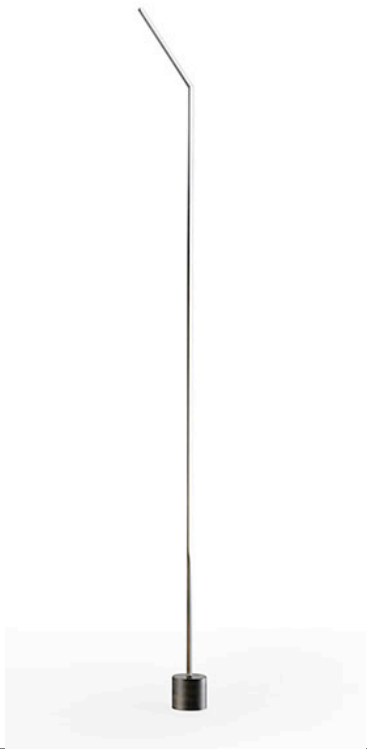

## BISSONA TABLE LAMP

MADE IN ITALY BY VISTOSI

24 x 42 H

**(SAMPLE)** Medium table lamp with a glossy white BC/LU glass shade & glossy white BC structure.

Quantity: 1

Flexible table lamp with a anodised aluminium base & aluminium shade finished in satin brass.

Quantity: 2

**POLAR TABLE LAMP**  
MADE IN ITALY BY PENTA

40 x 20 x 63 H

Large table lamp with structure in bronze metal and shade in opal white blown glass.

Quantity: 1

**ESSENTIAL STELO FLOOR LAMP**  
MADE IN ITALY BY REFLEX

9 Diameter x 190 H

360° rotating metal floor lamp with a dark brass finish. LED strip lighting with a touch-system switch.

Quantity: 2

## ESSENTIAL ANGELO FLOOR LAMP

MADE IN ITALY BY REFLEX

9 Diameter x 180 H

360° rotating metal floor lamp with a dark brass finish.  
LED lighting with a touch-system switch.

Quantity: 1