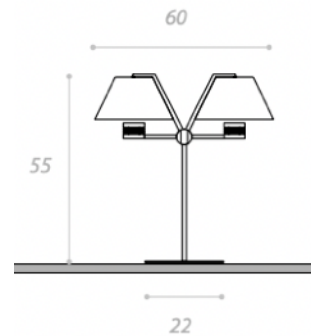

CINEMA TABLE LAMP
MADE IN ITALY BY ANTONANGELI

22 / 60 x 55 H

Double adjustable metal table lamp finished in white with a gold leaf inner shades.

Quantity: 2