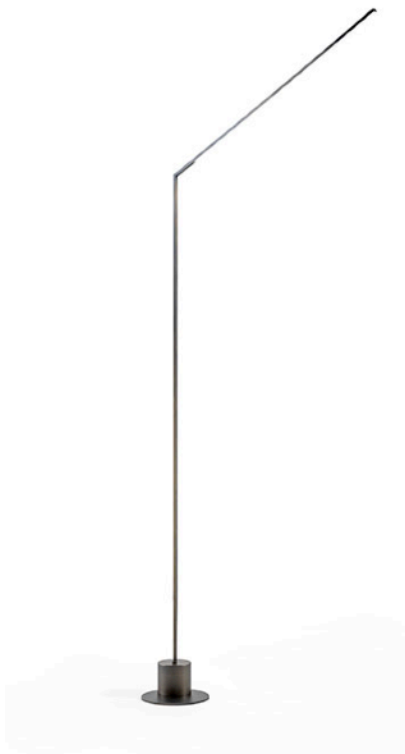

## BISSONA TABLE LAMP

MADE IN ITALY BY VISTOSI

24 x 42 H

**(SAMPLE)** Medium table lamp with a glossy white BC/LU glass shade & glossy white BC structure.

Quantity: 1

Flexible table lamp with a anodised aluminium base & aluminium shade finished in satin brass.

Quantity: 2

**POLAR TABLE LAMP**  
MADE IN ITALY BY PENTA

40 x 20 x 63 H

Large table lamp with structure in bronze metal and shade in opal white blown glass.

Quantity: 1

**ESSENTIAL STELO FLOOR LAMP**  
MADE IN ITALY BY REFLEX

9 Diameter x 190 H

360° rotating metal floor lamp with a dark brass finish. LED strip lighting with a touch-system switch.

Quantity: 2

## ESSENTIAL ANGELO FLOOR LAMP

MADE IN ITALY BY REFLEX

9 Diameter x 180 H

360° rotating metal floor lamp with a dark brass finish.  
LED lighting with a touch-system switch.

Quantity: 1