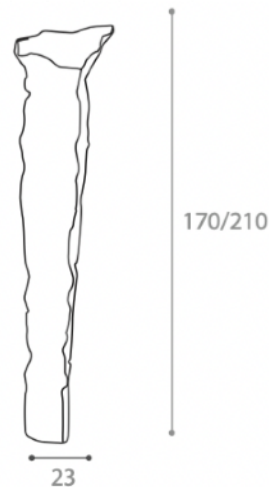

DOLCEVITA FLOOR LAMP
MADE IN ITALY BY ANTONANGELI

23 Diameter (at base) x 170 - 210 H

Height adjustable floor lamp in white tyke polyethylene, including dimmer.

Quantity: 1