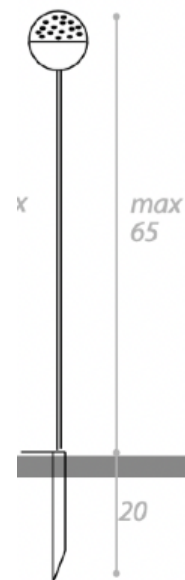

## SOFFIO OUTDOOR FLOOR LAMP MADE IN ITALY BY ANTONANGELI

2.5 Dia x 72.5 H (8x10 base)

Outdoor lamp with a flexible copper rod with copper base. Silicone diffuser with a 3000°K white light source.

Quantity: 1

## SOFFIO OUTDOOR FLOOR LAMP MADE IN ITALY BY ANTONANGELI

5 Dia x 75 H (8x10 base)

Outdoor lamp with a flexible copper rod with copper base. Silicone diffuser with a red light source.

Quantity: 1

F3P

**SOFFIO OUTDOOR FLOOR LAMP**  
MADE IN ITALY BY ANTONANGELI

5 Dia x 65 + 20 H

Outdoor lamp with a flexible copper rod, included picket. Silicone diffuser with a 2700°K white light source.

Quantity: 1

F3P

**SOFFIO OUTDOOR FLOOR LAMP**  
MADE IN ITALY BY ANTONANGELI

5 Dia x 65 + 20 H

Outdoor lamp with a flexible copper rod, included picket. Silicone diffuser with a blue light source.

Quantity: 1

F1P

**SOFFIO OUTDOOR FLOOR LAMP**  
MADE IN ITALY BY ANTONANGELI

2.5 Dia x 62.5 + 20 H