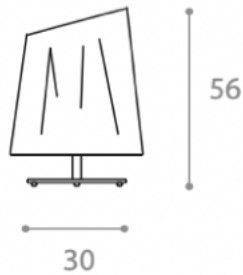

FORMOSA TABLE LAMP

MADE IN ITALY BY ANTONANGELI

30 Diameter x 56 H

Table lamp with a metallic structure & white asymmetrical textured shade.

Quantity: 1