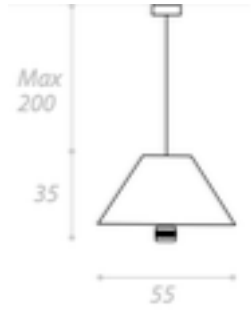

## **PENOMBRA PENDANT**

MADE IN ITALY BY ANTONANGELI

80 x 80 x 29 H, 200cm max cable length

Pendant with a black & gold leaf metal structure and intergrated LED light source.

Quantity: 1