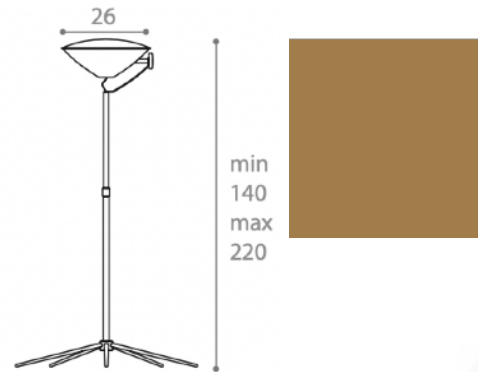

35 Diameter / 30 x 180 H

Adjustable metal floor lamp finished in aluminium.

Quantity: 1

**CINEMA FLOOR LAMP**  
MADE IN ITALY BY ANTONANGELI

35 Diameter / 30 x 180 H

Adjustable metal floor lamp finished in white with a gold leaf inner shades.

Quantity: 1

**ARMONICA FLOOR LAMP**  
MADE IN ITALY BY ANTONANGELI

26 / 51 Diameter x 140 - 220 H

Adjustable metal floor lamp finished in copper with a borosilicate glass shade, including dimmer.

Quantity: 1

**ARMONICA FLOOR LAMP**  
MADE IN ITALY BY ANTONANGELI

26 / 51 Diameter x 140 - 220 H

Adjustable metal floor lamp finished in chrome with a borosilicate glass shade, including dimmer.

Quantity: 1

**ARMONICA FLOOR LAMP**  
MADE IN ITALY BY ANTONANGELI