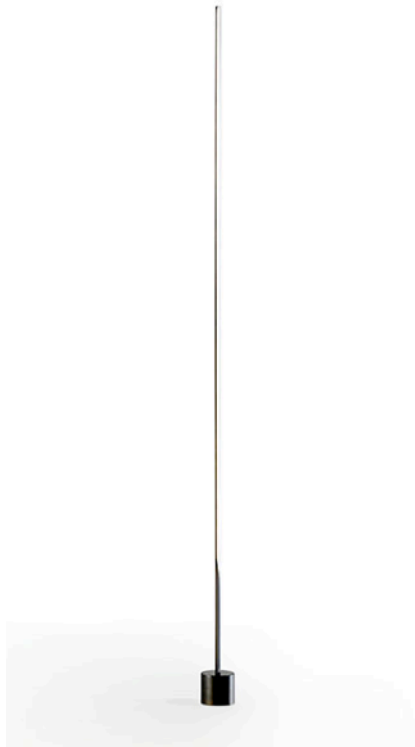

20 Diameter x 26 - 72 H

Flexible table lamp with a anodised aluminium base & aluminium shade finished in glossy black.

Quantity: 2

**BELL GARDEN DESK LAMP**  
MADE IN ITALY BY ANTONANGELI

20 Diameter x 26 - 72 H

Flexible table lamp with a anodised aluminium base & aluminium shade finished in satin brass.

Quantity: 2

**POLAR TABLE LAMP**  
MADE IN ITALY BY PENTA

40 x 20 x 63 H

Large table lamp with structure in bronze metal and shade in opal white blown glass.

Quantity: 1

**ESSENTIAL STELO FLOOR LAMP**  
MADE IN ITALY BY REFLEX

9 Diameter x 190 H

360° rotating metal floor lamp with a dark brass finish. LED strip lighting with a touch-system switch.

Quantity: 2

## ESSENTIAL ANGELO FLOOR LAMP

MADE IN ITALY BY REFLEX

9 Diameter x 180 H

360° rotating metal floor lamp with a dark brass finish.  
LED lighting with a touch-system switch.

Quantity: 1