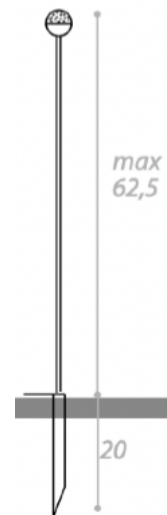

## SOFFIO OUTDOOR FLOOR LAMP MADE IN ITALY BY ANTONANGELI

5 Dia x 75 H (8x10 base)

Outdoor lamp with a flexible copper rod with copper base. Silicone diffuser with a red light source.

Quantity: 1

F3P

**SOFFIO OUTDOOR FLOOR LAMP**  
MADE IN ITALY BY ANTONANGELI

5 Dia x 65 + 20 H

Outdoor lamp with a flexible copper rod, included picket. Silicone diffuser with a 2700°K white light source.

Quantity: 1

F3P

**SOFFIO OUTDOOR FLOOR LAMP**  
MADE IN ITALY BY ANTONANGELI

5 Dia x 65 + 20 H

Outdoor lamp with a flexible copper rod, included picket. Silicone diffuser with a blue light source.

Quantity: 1

F1P

**SOFFIO OUTDOOR FLOOR LAMP**  
MADE IN ITALY BY ANTONANGELI

2.5 Dia x 62.5 + 20 H

Outdoor lamp with a flexible copper rod, included picket. Silicone diffuser with a blue light source.

Quantity: 1

F1P

**SOFFIO OUTDOOR FLOOR LAMP**  
MADE IN ITALY BY ANTONANGELI

2.5 Dia x 62.5 + 20 H

Outdoor lamp with a flexible copper rod, included picket. Silicone diffuser with a red light source.