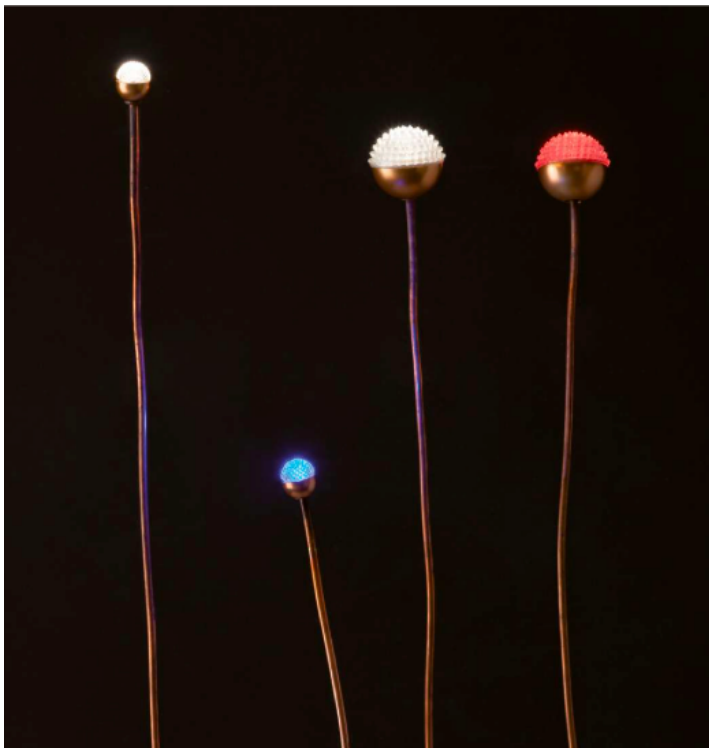

5 Dia x 65 + 20 H

Outdoor lamp with a flexible copper rod, included picket. Silicone diffuser with a 2700°K white light source.

Quantity: 1

F3P

**SOFFIO OUTDOOR FLOOR LAMP**  
MADE IN ITALY BY ANTONANGELI

5 Dia x 65 + 20 H

Outdoor lamp with a flexible copper rod, included picket. Silicone diffuser with a blue light source.

Quantity: 1

F1P

**SOFFIO OUTDOOR FLOOR LAMP**  
MADE IN ITALY BY ANTONANGELI

2.5 Dia x 62.5 + 20 H

Outdoor lamp with a flexible copper rod, included picket. Silicone diffuser with a blue light source.

Quantity: 1

F1P

**SOFFIO OUTDOOR FLOOR LAMP**  
MADE IN ITALY BY ANTONANGELI

2.5 Dia x 62.5 + 20 H

Outdoor lamp with a flexible copper rod, included picket. Silicone diffuser with a red light source.