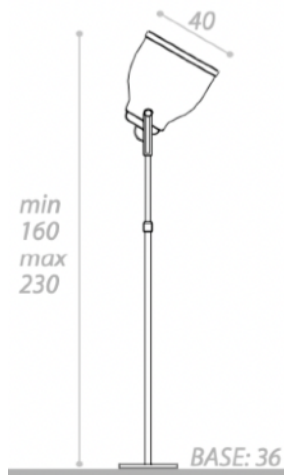

**PENELOPE FLOOR LAMP**  
MADE IN ITALY BY ANTONANGELI

50 Diameter x 185 H

Metal wire frame floor lamp finished in matt black with double integrated LED lighting.

Quantity: 1

**DOLCEVITA FLOOR LAMP**  
MADE IN ITALY BY ANTONANGELI

23 Diameter (at base) x 170 - 210 H

Height adjustable floor lamp in white tyke polyethylene, including dimmer.

Quantity: 1

## **SMALL BELL FLOOR LAMP** MADE IN ITALY BY ANTONANGELI

23 / 26 Diameter x 190 H

Floor lamp with a anodised aluminium base & aluminium shade finished in copper, including dimmer.

Quantity: 1