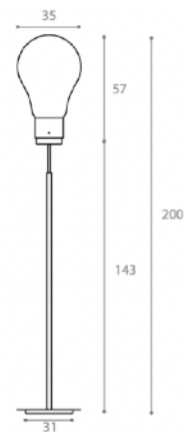

VIVA EDISON FLOOR LAMP

MADE IN ITALY BY ANTONANGELI

35 / 31 Diameter x 200 H

Floor lamp with a blown borosilicate glass shade, bronze metal structure & "Serena" stone base, including dimmer.

Quantity: 1