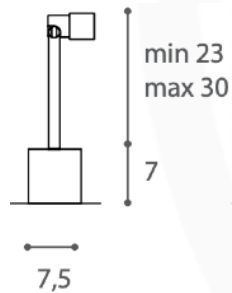

REGOLO OUTDOOR CEILING LIGHT
MADE IN ITALY BY ANTONANGELI

7.5 x 27 H

Outdoor adjustable lamp in aluminium with a anodizing dark bronze finish & intergrated light source in 3000°k White.

Quantity: 1