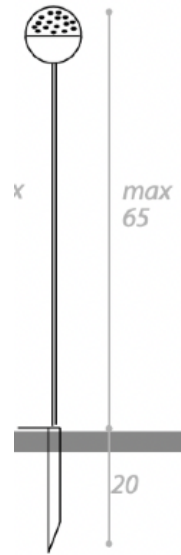

## SOFFIO OUTDOOR FLOOR LAMP MADE IN ITALY BY ANTONANGELI

2.5 Dia x 72.5 H (8x10 base)

Outdoor lamp with a flexible copper rod with copper base. Silicone diffuser with a 3000°K white light source.

Quantity: 1

## SOFFIO OUTDOOR FLOOR LAMP MADE IN ITALY BY ANTONANGELI

5 Dia x 75 H (8x10 base)

Outdoor lamp with a flexible copper rod with copper base. Silicone diffuser with a red light source.

Quantity: 1

F3P

**SOFFIO OUTDOOR FLOOR LAMP**  
MADE IN ITALY BY ANTONANGELI

5 Dia x 65 + 20 H

Outdoor lamp with a flexible copper rod, included picket. Silicone diffuser with a 2700°K white light source.

Quantity: 1

F3P

**SOFFIO OUTDOOR FLOOR LAMP**  
MADE IN ITALY BY ANTONANGELI

5 Dia x 65 + 20 H

Outdoor lamp with a flexible copper rod, included picket. Silicone diffuser with a blue light source.

Quantity: 1

F1P

**SOFFIO OUTDOOR FLOOR LAMP**  
MADE IN ITALY BY ANTONANGELI

2.5 Dia x 62.5 + 20 H