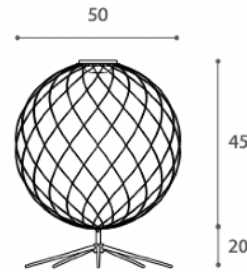

PENELOPE TABLE LAMP

MADE IN ITALY BY ANTONANGELI

50 Diameter x 65 H

Metal wire frame table lamp finished in brass with double integrated LED lighting.

Quantity: 1