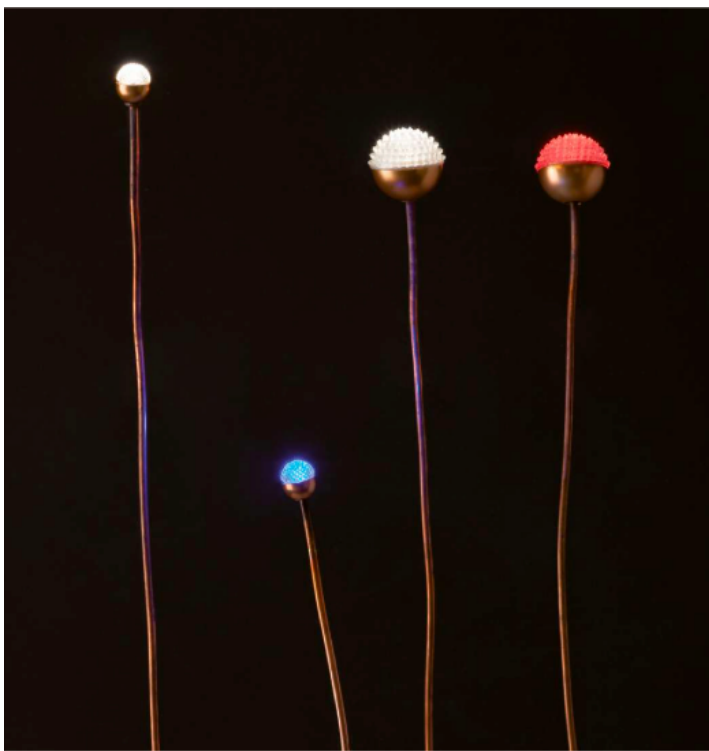

## SOFFIO OUTDOOR FLOOR LAMP MADE IN ITALY BY ANTONANGELI

5 Dia x 75 H (8x10 base)

Outdoor lamp with a flexible copper rod with copper base. Silicone diffuser with a red light source.

Quantity: 1

F3P

**SOFFIO OUTDOOR FLOOR LAMP**  
MADE IN ITALY BY ANTONANGELI

5 Dia x 65 + 20 H

Outdoor lamp with a flexible copper rod, included picket. Silicone diffuser with a 2700°K white light source.

Quantity: 1

F3P

**SOFFIO OUTDOOR FLOOR LAMP**  
MADE IN ITALY BY ANTONANGELI

5 Dia x 65 + 20 H

Outdoor lamp with a flexible copper rod, included picket. Silicone diffuser with a blue light source.

Quantity: 1

F1P

**SOFFIO OUTDOOR FLOOR LAMP**  
MADE IN ITALY BY ANTONANGELI

2.5 Dia x 62.5 + 20 H