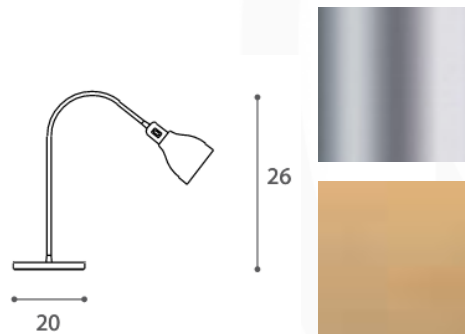

## RICAMI TABLE LAMP

MADE IN ITALY BY ANTONANGELI

50 Diameter x 75 H

Table lamp with a white painted metal structure & warm white fibreglass shade.

Quantity: 2

**BELL GARDEN DESK LAMP**  
MADE IN ITALY BY ANTONANGELI

20 Diameter x 26 - 72 H

Flexible table lamp with a anodised aluminium base & aluminium shade finished in glossy black.

Quantity: 2

**BELL GARDEN DESK LAMP**  
MADE IN ITALY BY ANTONANGELI

20 Diameter x 26 - 72 H