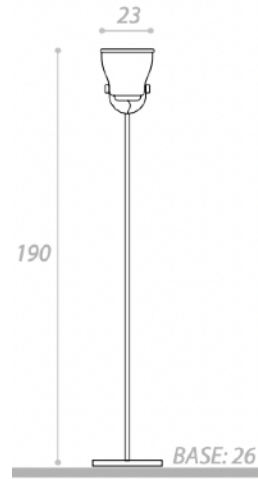

**PENELOPE FLOOR LAMP**  
MADE IN ITALY BY ANTONANGELI

50 Diameter x 185 H

Metal wire frame floor lamp finished in matt black with double integrated LED lighting.

Quantity: 1

**DOLCEVITA FLOOR LAMP**  
MADE IN ITALY BY ANTONANGELI

23 Diameter (at base) x 170 - 210 H

Height adjustable floor lamp in white tyke polyethylene, including dimmer.

Quantity: 1