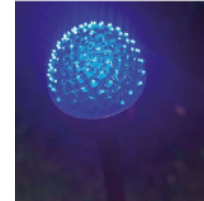

SOFFIO OUTDOOR FLOOR LAMP
MADE IN ITALY BY ANTONANGELI

2.5 Dia x 62.5 + 20 H

Outdoor lamp with a flexible copper rod, included picket. Silicone diffuser with a blue light source.

Quantity: 1