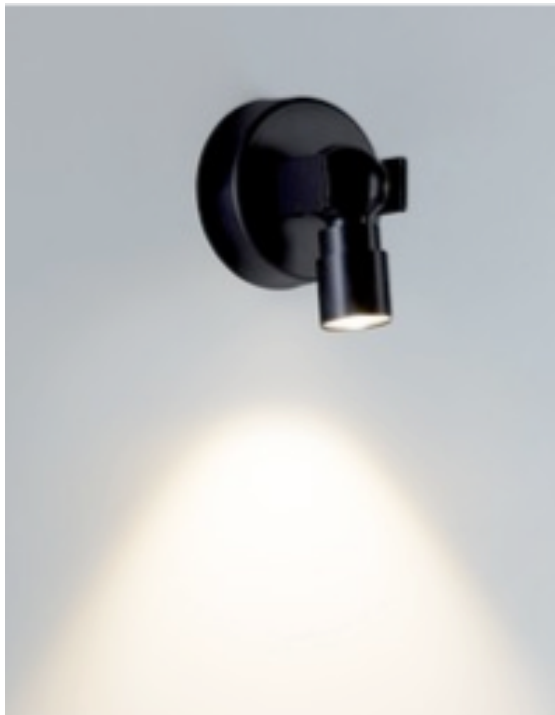

CONTATTO CEILING / WALL LIGHT
MADE IN ITALY BY ANTONANGELI

10 x 8cm

Wall / ceiling light with a brass painted structure and integrated light's source.

Quantity: 1