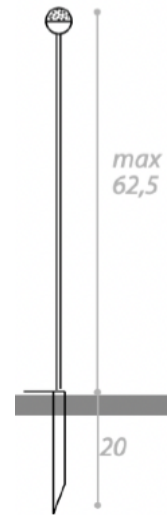

## TWIN-LED OUTDOOR WALL LIGHT

MADE IN ITALY BY ANTONANGELI

7 x 4 / 10 x 7.5 H

Outdoor wall lamp in satined steel & double integrated light source in 2700°k White.

Quantity: 1

## SOFFIO OUTDOOR FLOOR LAMP MADE IN ITALY BY ANTONANGELI

5 Dia x 75 H (8x10 base)

Outdoor lamp with a flexible copper rod with copper base. Silicone diffuser with a red light source.

Quantity: 1

F3P

**SOFFIO OUTDOOR FLOOR LAMP**  
MADE IN ITALY BY ANTONANGELI

5 Dia x 65 + 20 H

Outdoor lamp with a flexible copper rod, included picket. Silicone diffuser with a 2700°K white light source.

Quantity: 1

F3P

**SOFFIO OUTDOOR FLOOR LAMP**  
MADE IN ITALY BY ANTONANGELI

5 Dia x 65 + 20 H

Outdoor lamp with a flexible copper rod, included picket. Silicone diffuser with a blue light source.

Quantity: 1

F1P

**SOFFIO OUTDOOR FLOOR LAMP**  
MADE IN ITALY BY ANTONANGELI

2.5 Dia x 62.5 + 20 H