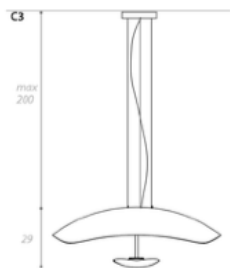

PENOMBRA PENDANT

MADE IN ITALY BY ANTONANGELI

80 x 80 x 29 H, 200cm max cable length

Pendant with a black & gold leaf metal structure and intergrated LED light source.

Quantity: 1