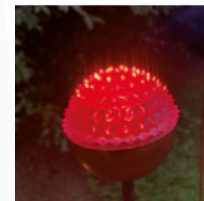

5 Dia x 65 + 20 H

Outdoor lamp with a flexible copper rod, included picket. Silicone diffuser with a 2700°K white light source.

Quantity: 1

F3P

**SOFFIO OUTDOOR FLOOR LAMP**  
MADE IN ITALY BY ANTONANGELI

5 Dia x 65 + 20 H

Outdoor lamp with a flexible copper rod, included picket. Silicone diffuser with a blue light source.

Quantity: 1

F1P

**SOFFIO OUTDOOR FLOOR LAMP**  
MADE IN ITALY BY ANTONANGELI

2.5 Dia x 62.5 + 20 H

Outdoor lamp with a flexible copper rod, included picket. Silicone diffuser with a blue light source.

Quantity: 1

F1P

**SOFFIO OUTDOOR FLOOR LAMP**  
MADE IN ITALY BY ANTONANGELI

2.5 Dia x 62.5 + 20 H

Outdoor lamp with a flexible copper rod, included picket. Silicone diffuser with a red light source.