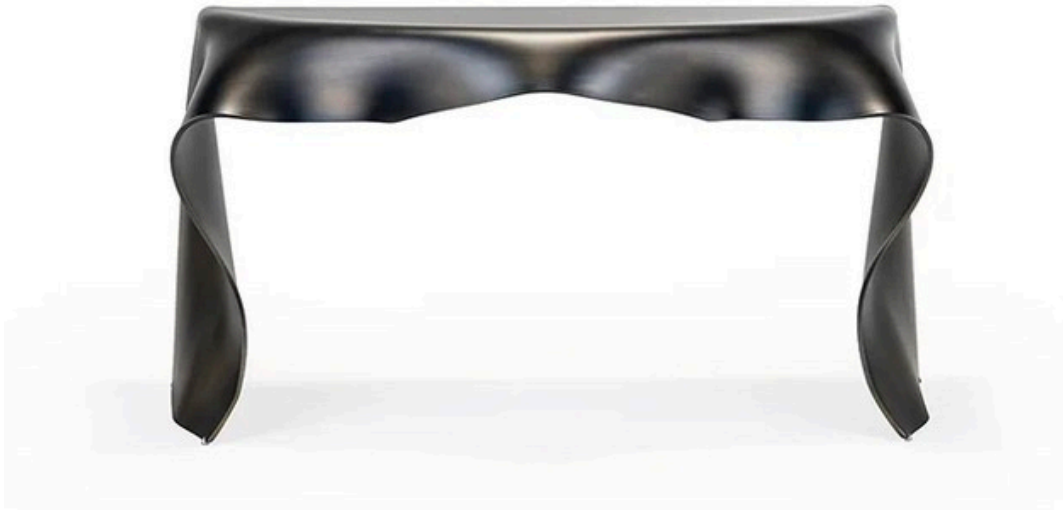

104 x 37 x 78 H

Console with a Calacatta Oro marble top & ebony stained wooden base.

Quantity: 1

Estimated arrival date: February 2024

Order: #1504

TESEO CONSOLE

MADE IN ITALY BY OPERA CONTEMPORARY

130 x 35 x 85 H

Console with a ebony top & base and dark bronze metal structure.

Quantity: 1

FOULARD CONSOLE
MADE IN ITALY BY REFLEX

150 x 52 x 75 H

Curved glass console with a dark brass 105M finish.

Quantity: 1

ESSE CONSOLE
MADE IN ITALY BY REFELX