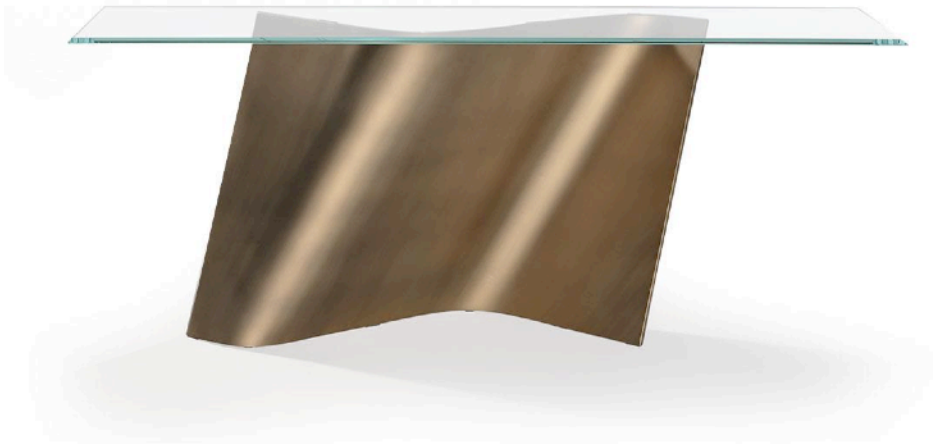

Console with a ebony top & base and dark bronze metal structure.

Quantity: 1

FOULARD CONSOLE
MADE IN ITALY BY REFLEX

150 x 52 x 75 H

Curved glass console with a dark brass 105M finish.

Quantity: 1

ESSE CONSOLE
MADE IN ITALY BY REFELX

150 x 40 x 74 H

Console with a extra clear rectangle glass top & titanium 101M base

Quantity: 2

NEVADA CONSOLE

MADE IN ITALY BY ARTE VENEZIANA

143 x 55 x 95 H

Console with two drawers in antiqued mirror and shiny handmade engravings. Structure and sides in solid oak.